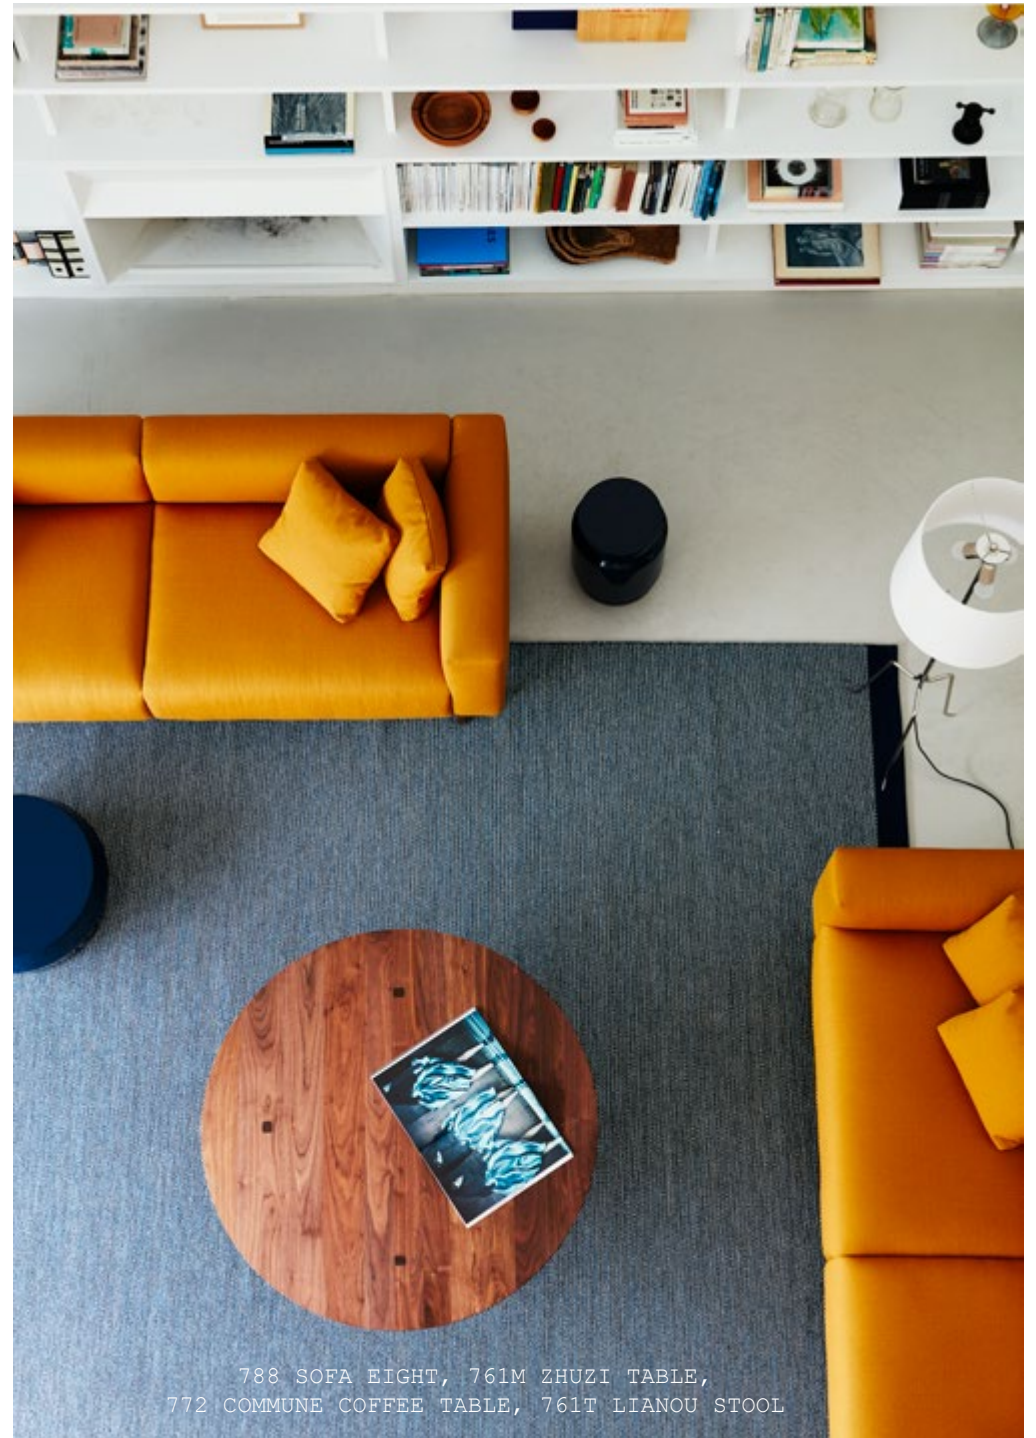

358LS DIFFERENT TRAINS CABINET

361 IBSTONE WINDSOR CHAIR

757L EXTEND MIRROR, 770 COMMUNE STOOL

788 SOFA EIGHT, 761M ZHUZI TABLE,
772 COMMUNE COFFEE TABLE, 761T LIANOU STOOL

780P CAPO BREAKFAST BAR STOOL

783 SOLO OBLONG TABLE, 750 SOLO DINING CHAIR, 760 LATTICE